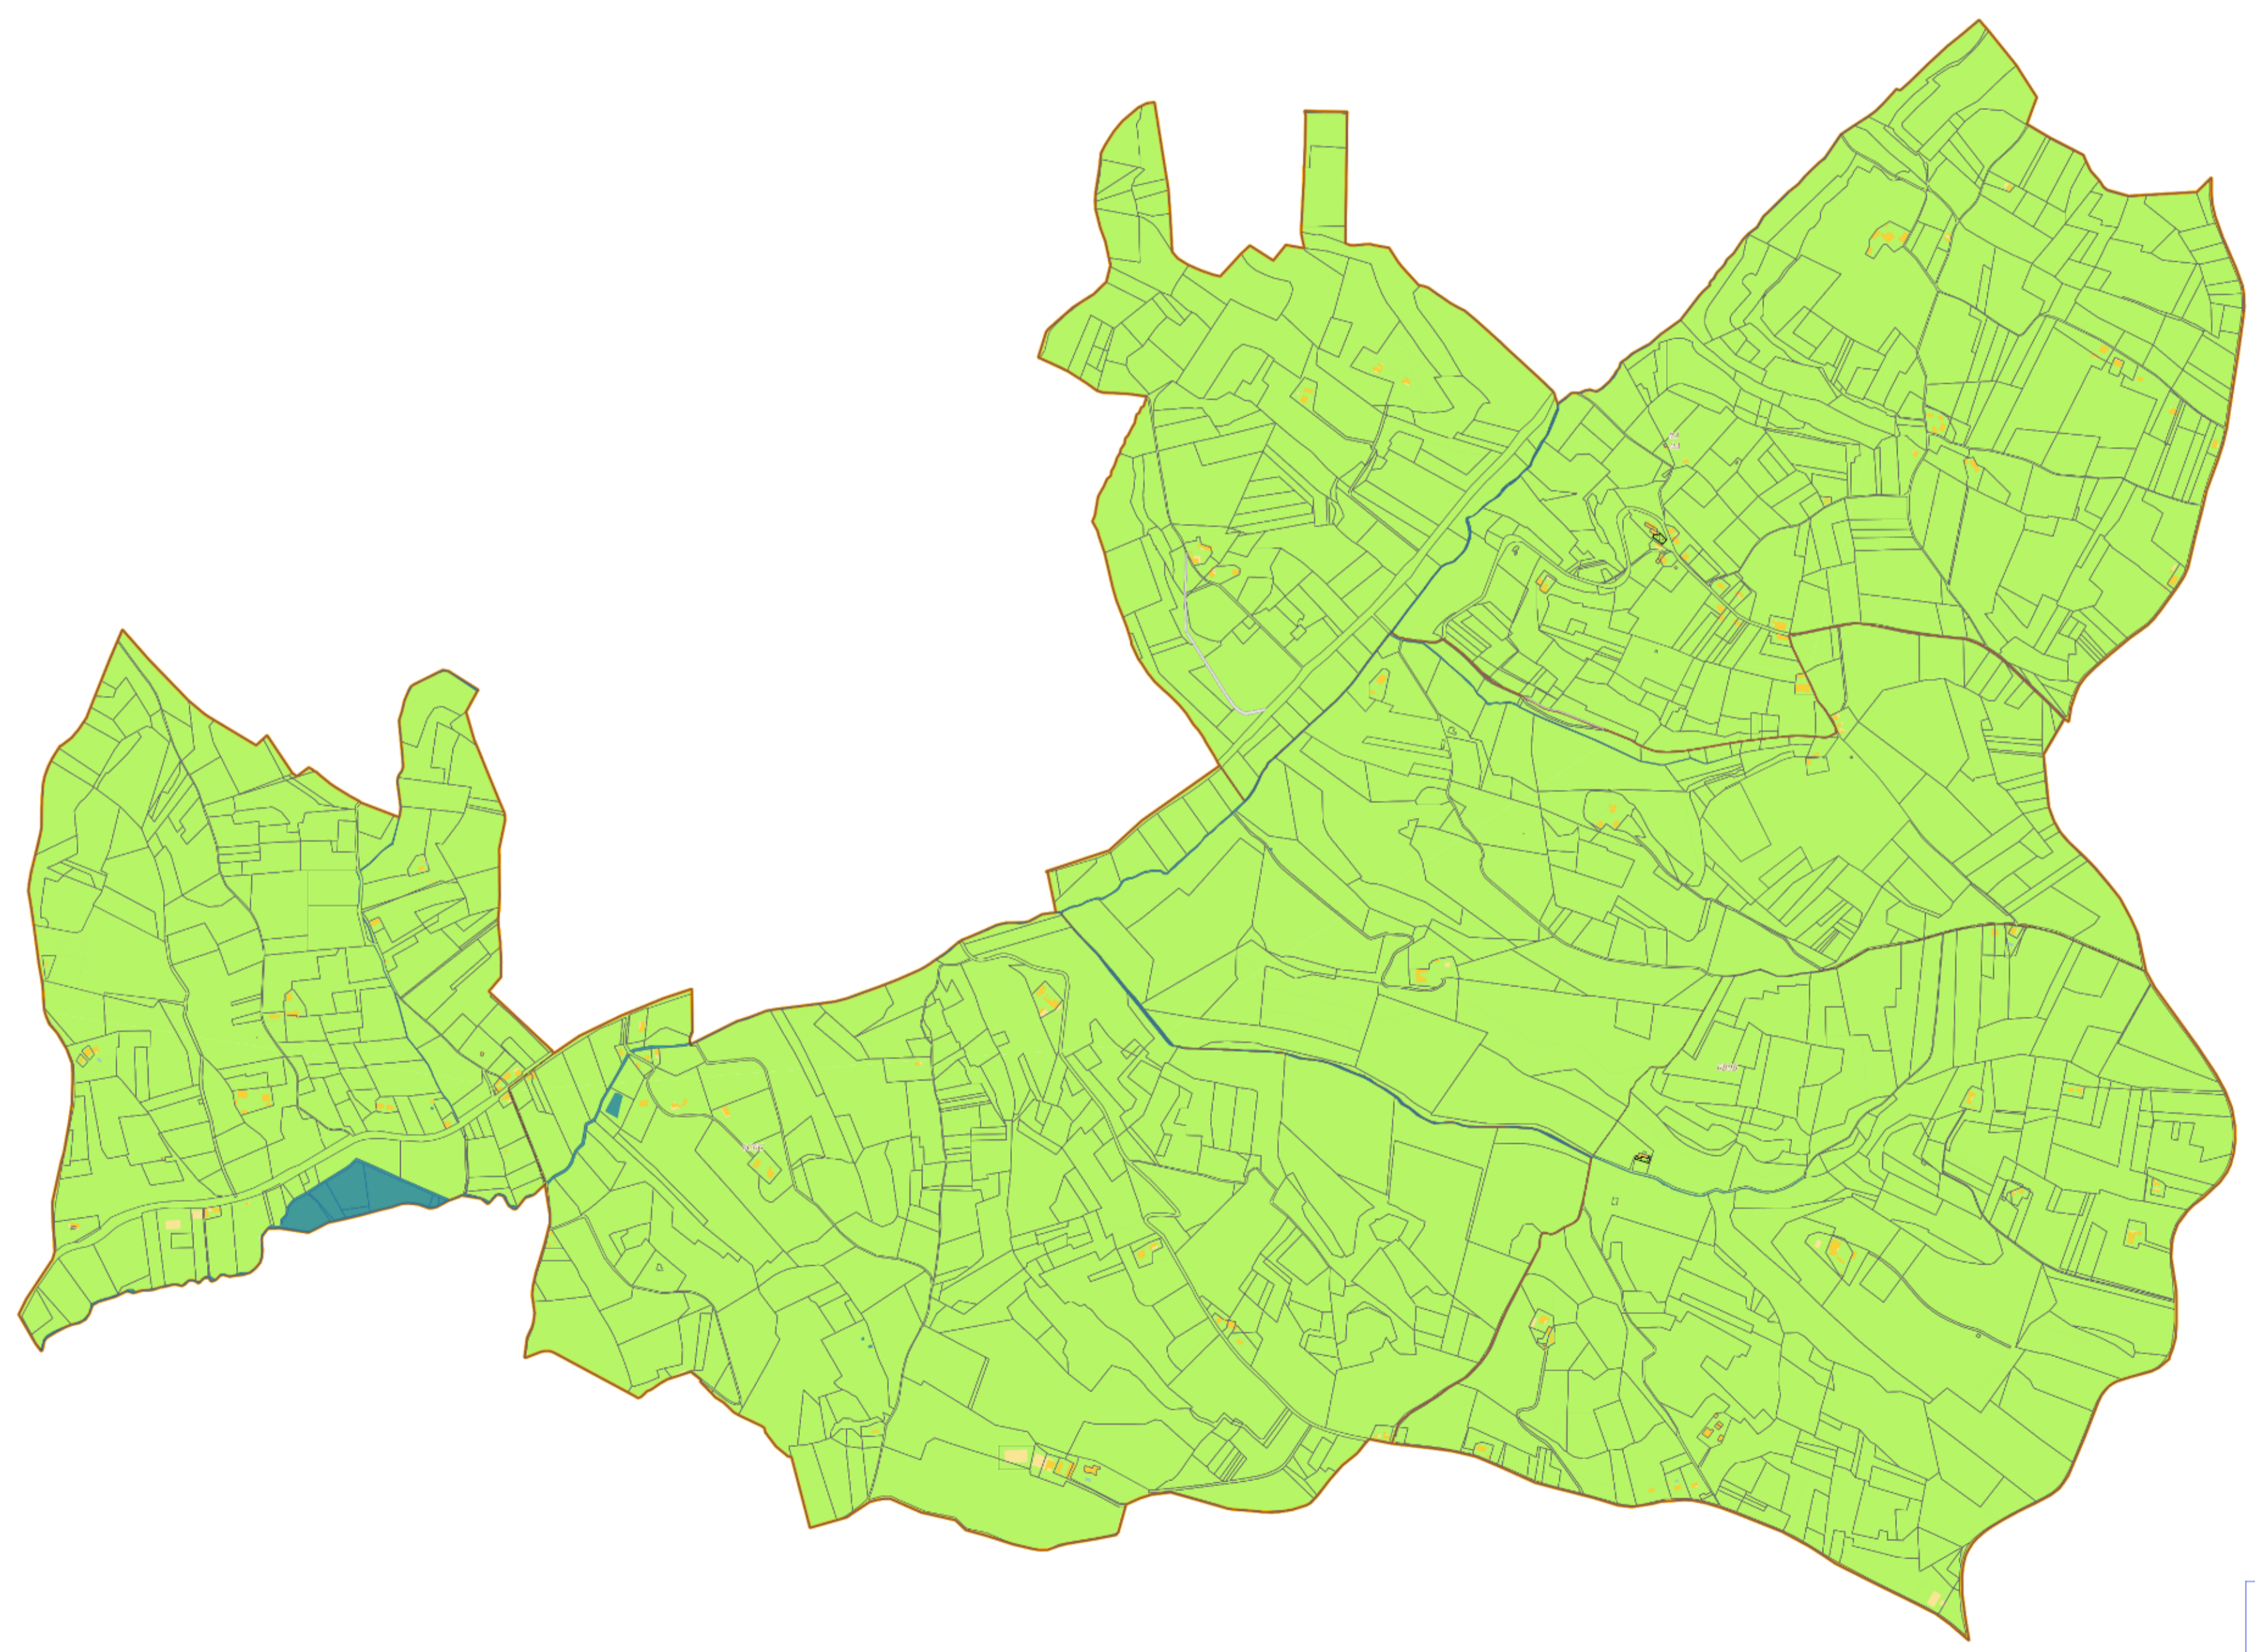

**Légende**

- Zone en assainissement non-collectif
- Limite communale
- Cours d'eau Grayssas
- Parcelles cadastrales

**Schéma d'assainissement sur la commune de Grayssas**

0 300 600 900 m

The bottom right corner contains a north arrow pointing upwards, a scale bar with markings at 0, 300, 600, and 900 meters, and a logo for the local authority, which consists of a diamond shape divided into four colored quadrants (green, red, blue, and yellow).